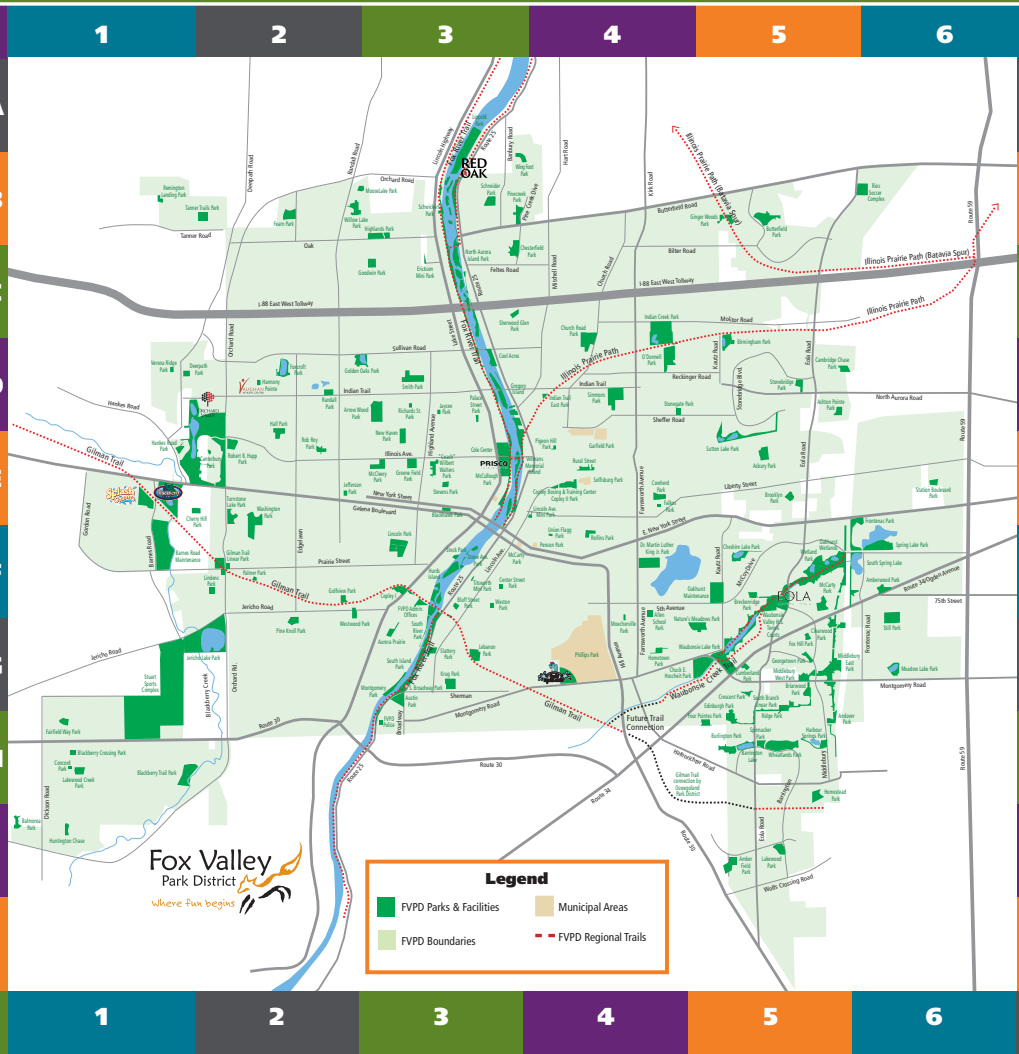

PARK DIRECTORY

Grid Location	Park Name	Location	Shelter	Playground	Ball Field	Baseball	Soccer	Volleyball	Walking Path
G4	Allen School Park	S. Farnsworth & Simms		*	*	*	*	*	*
J5	Amber Fields Park	Vicksburg & Pagosa	*	*	*	*	*	*	*
G6	Amberwood Park	Route 34 & Laurel Ridge	*	*	*	*	*	*	*
H5	Andover Park	Andover & Middlebury	*	*	*	*	*	*	*
D3	Arrow Wood	Commonwealth & Golden Oaks	*	*	*	*	*	*	*
E5	Asbury Park	Asbury & Glenford	*	*	*	*	*	*	*
D5	Ashton Pointe Park	Bromley & Cremin	*	*	*	*	*	*	*
G3	Aurora Prairie	Bishop Street	*	*	*	*	*	*	*
H3	Austin Memorial Park	Mill & Route 25	*	*	*	*	*	*	*
H1	Balmorea Park	Foster, Montgomery	*	*	*	*	*	*	*
H5	Barrington Lake	Barrington & Eola	*	*	*	*	*	*	*
H5	Barrington Park	Barrington & Keatlyn	*	*	*	*	*	*	*
C5	Birmingham Park	Legacy & Birmingham	*	*	*	*	*	*	*
H1	Blackberry Crossings Park	Troon Dr. & Gallant Fox Circle	*	*	*	*	*	*	*
E1	Blackberry Farm	Barnes & Galena	*	*	*	*	*	*	*
I1	Blackberry Trail Park	Griffin & William	*	*	*	*	*	*	*
G3	Blackhawk Park	Galena & Blackhawk	*	*	*	*	*	*	*
E3	Bluff Street Park	Bluff & LaSalle	*	*	*	*	*	*	*
G5	Breckenridge Park	Breckenridge & Inverness	*	*	*	*	*	*	*
G5	Briarwood Park	Montgomery & Bar Harbor	*	*	*	*	*	*	*
E5	Brooklyn Park	Brooklyn & Asbury	*	*	*	*	*	*	*
G5	Butterfield Park	DuPage Pkwy. & Blue Spruce	*	*	*	*	*	*	*
D6	Cambridge Chase	Bennett & Pennsby	*	*	*	*	*	*	*
E2	Canterbury Park	Canterbury & Deerfield	*	*	*	*	*	*	*
F3	Center Street Park	Center & Park	*	*	*	*	*	*	*
E2	Cherry Hill Park	Manchester & Bradford	*	*	*	*	*	*	*
F5	Cheshire Lake	Cheshire & Millbrook	*	*	*	*	*	*	*
B3	Chesterfield Park	Pine Creek Drive	*	*	*	*	*	*	*
G5	Chuck E. Hoscheit Park	Montgomery Rd.	*	*	*	*	*	*	*
C4	Church Road Park	Church Road	*	*	*	*	*	*	*
G5	Clearwood Park	Fox Hill & Clearwood	*	*	*	*	*	*	*
E3	Coach Wilbert Walters Park	Highland	*	*	*	*	*	*	*
E3	Cole Center	101 W. Illinois	*	*	*	*	*	*	*
H1	Concord Park	Prescott & Lakewood Creek Park	*	*	*	*	*	*	*
D3	Cool Acres Park	Route 25 south of Sullivan Road	*	*	*	*	*	*	*
F3	Copley I Park	737 S. Lake	*	*	*	*	*	*	*
E4	Copley II Park	517 N. Union	*	*	*	*	*	*	*
E4	Cowherd Park	Farnsworth & Front	*	*	*	*	*	*	*
G5	Crescent Park	Cumberland Dr.	*	*	*	*	*	*	*
G5	Cumberland Park	Route 34 & Fox Valley	*	*	*	*	*	*	*
F4	Dr. King Jr. Park	Farnsworth & Grand	*	*	*	*	*	*	*
D2	Deerpath Park	Indian Trail & Deerpath	*	*	*	*	*	*	*
H5	Edinburgh Park	Cumberland & Edinburgh Ct.	*	*	*	*	*	*	*
F5	Eola Community Park	555 S. Eola	*	*	*	*	*	*	*
B3	Erickson Mini Park	Robert & John, North Aurora	*	*	*	*	*	*	*
H1	Fairfield Way Park	Simpson Pkwy. & Kennedy	*	*	*	*	*	*	*
E4	Falkos Park	Grove & Beckwith	*	*	*	*	*	*	*
B2	Fearn Park	Hawksley & White Oak, North Aurora	*	*	*	*	*	*	*
H5	Four Points	McDowell & Blackwell	*	*	*	*	*	*	*
D2	Foxcroft Lake Park	Elder & Birch	*	*	*	*	*	*	*
G5	Fox Hill Park	Fox Hill	*	*	*	*	*	*	*
H5	Fox River Trail East and West		*	*	*	*	*	*	*
F6	Frontenac Park	East New York	*	*	*	*	*	*	*
H3	FVPD Police	1460 SE River Road, Aurora	*	*	*	*	*	*	*
G5	Georgetown Park	Long Grove (off Route 34)	*	*	*	*	*	*	*
H5	Gilman Trail	Route 30 to Waubensee College	*	*	*	*	*	*	*
B5	Golden Woods	Charter Oak Lane & Drive	*	*	*	*	*	*	*
D3	Golden Oaks Park	Golden Oaks & Lone Oak Trail	*	*	*	*	*	*	*
F2	Golfview Park	Randall & Sundown	*	*	*	*	*	*	*
B3	Goodwin Park	Harmony & Poplar, North Aurora	*	*	*	*	*	*	*
E3	Greene Field Park	Russell & Illinois	*	*	*	*	*	*	*
D3	Gregory Island	Indian Trail Road	*	*	*	*	*	*	*
D2	Hall Park	2001 Heather	*	*	*	*	*	*	*
E1	Hankes Road Park	Hankes Road	*	*	*	*	*	*	*
H5	Harbor Springs	Middlebury & Spinnaker	*	*	*	*	*	*	*
D2	Harmony Pointe	2121 W. Indian Trail Road	*	*	*	*	*	*	*
B3	Highlands Park	Oak Street, North Aurora	*	*	*	*	*	*	*
I5	Homestead Park	Hillsboro & Georgetown	*	*	*	*	*	*	*
G4	Hometown Park	Four Seasons & Walnut Park	*	*	*	*	*	*	*
I1	Huntington Chase	Foster Dr. & White Sands Ln.	*	*	*	*	*	*	*
E2	Hupp Skate Park	Illinois & Orchard	*	*	*	*	*	*	*
F3	Hurd's Island	North Avenue bridge	*	*	*	*	*	*	*
H5	Illinois Prairie Path	Illinois to Milltor	*	*	*	*	*	*	*
C4	Indian Creek Park	Milltor Road	*	*	*	*	*	*	*
D4	Indian Trail Mini Park	Indian Trail & High St.	*	*	*	*	*	*	*
D3	Jaycee Park	Manor Place & North Park	*	*	*	*	*	*	*
G2	Jericho Lake	Jericho Road	*	*	*	*	*	*	*